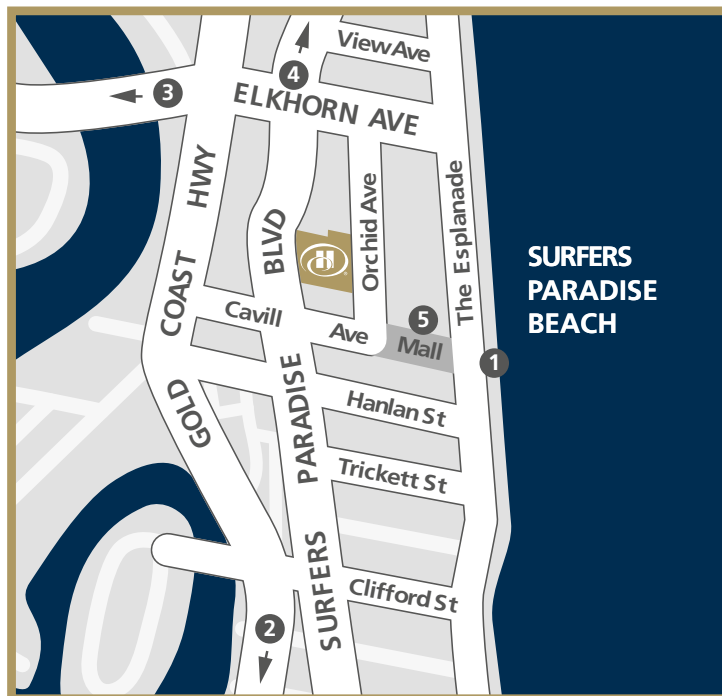

Hilton

SURFERS PARADISE

Hilton Surfers Paradise Hotel & Residences

Sales Centre: Shop 1, 3113 Surfers Paradise Boulevard, Surfers Paradise, QLD, 4217

P: 1300 69 50 40 F: + 61 7 5504 5065 E: sales@surfersparadiseresidences.com

www.surfersparadiseresidences.com

Key

1. Surfers Paradise Beach.
2. South to Broadbeach – Jupiters Casino, Convention Centre, fine dining & cafés.
3. West to the hinterland.
4. North to Main Beach, The Broadwater, theme parks, Brisbane.
5. Cavill Mall retail precinct.

Sales Centre, Shop 1, 3113 Surfers Paradise Boulevard, Surfers Paradise, QLD, 4217.

CONSTRUCTED BY **Brookfield MULTIPLEX** **BM** DEVELOPED BY **Orchid Avenue Pty Ltd & Elan Boulevard Pty Ltd**